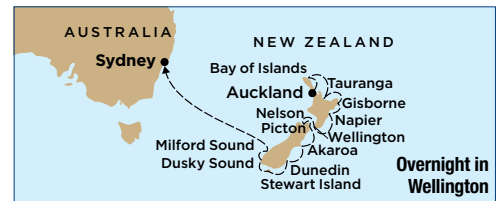

NEW ZEALAND INTENSIVE

Auckland to Sydney
16 night cruise departs 22 Jan 2019

17 night holiday includes:

- One-way flight to Auckland
- 1 night at the Hotel Grand Windsor Auckland, incl. breakfast
- 16 night cruise aboard Azamara Quest incl. all main meals* and entertainment on board
- Transfers between airport, hotel & port in Auckland

	Club Interior	Club Veranda
ex SYD/MEL/ BNE from	$5,420pp*	$8,695pp*
ex ADL from	$5,460pp*	$8,735pp*
ex PER from	$5,695pp*	$8,975pp*